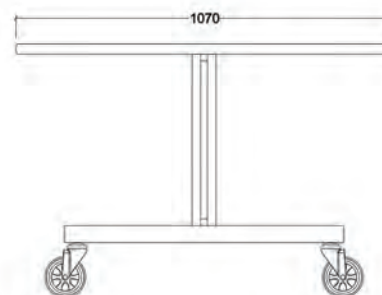

ROOM SERVICE TROLLEY

COLLECTIONS

ROOM SERVICE TROLLEY

PANORAMA

F-R.S.17.01
TROLLEY

● RUIART TROLLEY
>> CODE: F-R.S.17.01.1
>> BRAND: FERMAN
>> SIZE: L1070*W910*H745MM

ROOM SERVICE TROLLEY

F-R.S.17.02
TROLLEY
 ● RUIART TROLLEY
 >> CODE: F-R.S.17.02.1
 >> BRAND: FERMANN
 >> SIZE: L910*W1100*H760MM

PANORAMA

● FOOD WARMER(BLACK BAKING FINISH)
 >> CODE: F-R.S.17.01.1A
 >> BRAND: FERMANN
 >> SIZE: L350*W380*H490MM

● FOOD WARMER(STAINLESS STEEL)
 >> CODE: F-R.S.17.01.1B
 >> BRAND: FERMANN
 >> SIZE: L350*W380*H490MM