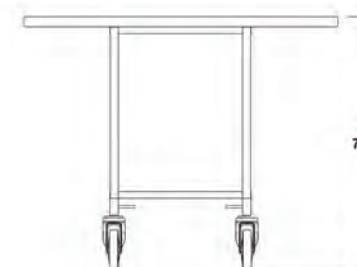

ROOM SERVICE TROLLEY

COLLECTIONS

ROOM SERVICE TROLLEY

PANORAMA

F-R.S.17.01
TROLLEY

● RUIART TROLLEY
>> CODE: F-R.S.17.01.1
>> BRAND: FERMAN
>> SIZE: L1070*W910*H745MM

ROOM SERVICE TROLLEY

F-R.S.17.02
TROLLEY
 ● RUIART TROLLEY
 >> CODE: F-R.S.17.02.1
 >> BRAND: FERMANN
 >> SIZE: L910*W1100*H760MM

PANORAMA

● FOOD WARMER(BLACK BAKING FINISH)
 >> CODE: F-R.S.17.01.1A
 >> BRAND: FERMANN
 >> SIZE: L350*W380*H490MM

● FOOD WARMER(STAINLESS STEEL)
 >> CODE: F-R.S.17.01.1B
 >> BRAND: FERMANN
 >> SIZE: L350*W380*H490MM