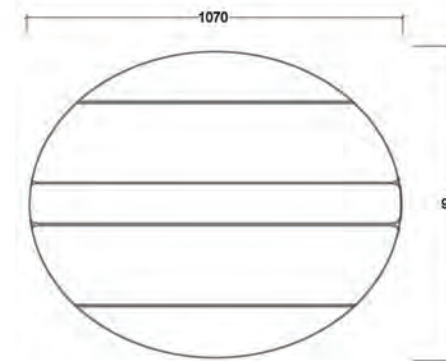

ROOM SERVICE TROLLEY

COLLECTIONS

ROOM SERVICE TROLLEY

PANORAMA

F-R.S.17.01
TROLLEY

● RUIART TROLLEY
>> CODE: F-R.S.17.01.1
>> BRAND: FERMAN
>> SIZE: L1070*W910*H745MM

ROOM SERVICE TROLLEY

F-R.S.17.02
TROLLEY
 ● RUIART TROLLEY
 >> CODE: F-R.S.17.02.1
 >> BRAND: FERMANN
 >> SIZE: L910*W1100*H760MM

PANORAMA

● FOOD WARMER(BLACK BAKING FINISH)
 >> CODE: F-R.S.17.01.1A
 >> BRAND: FERMANN
 >> SIZE: L350*W380*H490MM

● FOOD WARMER(STAINLESS STEEL)
 >> CODE: F-R.S.17.01.1B
 >> BRAND: FERMANN
 >> SIZE: L350*W380*H490MM